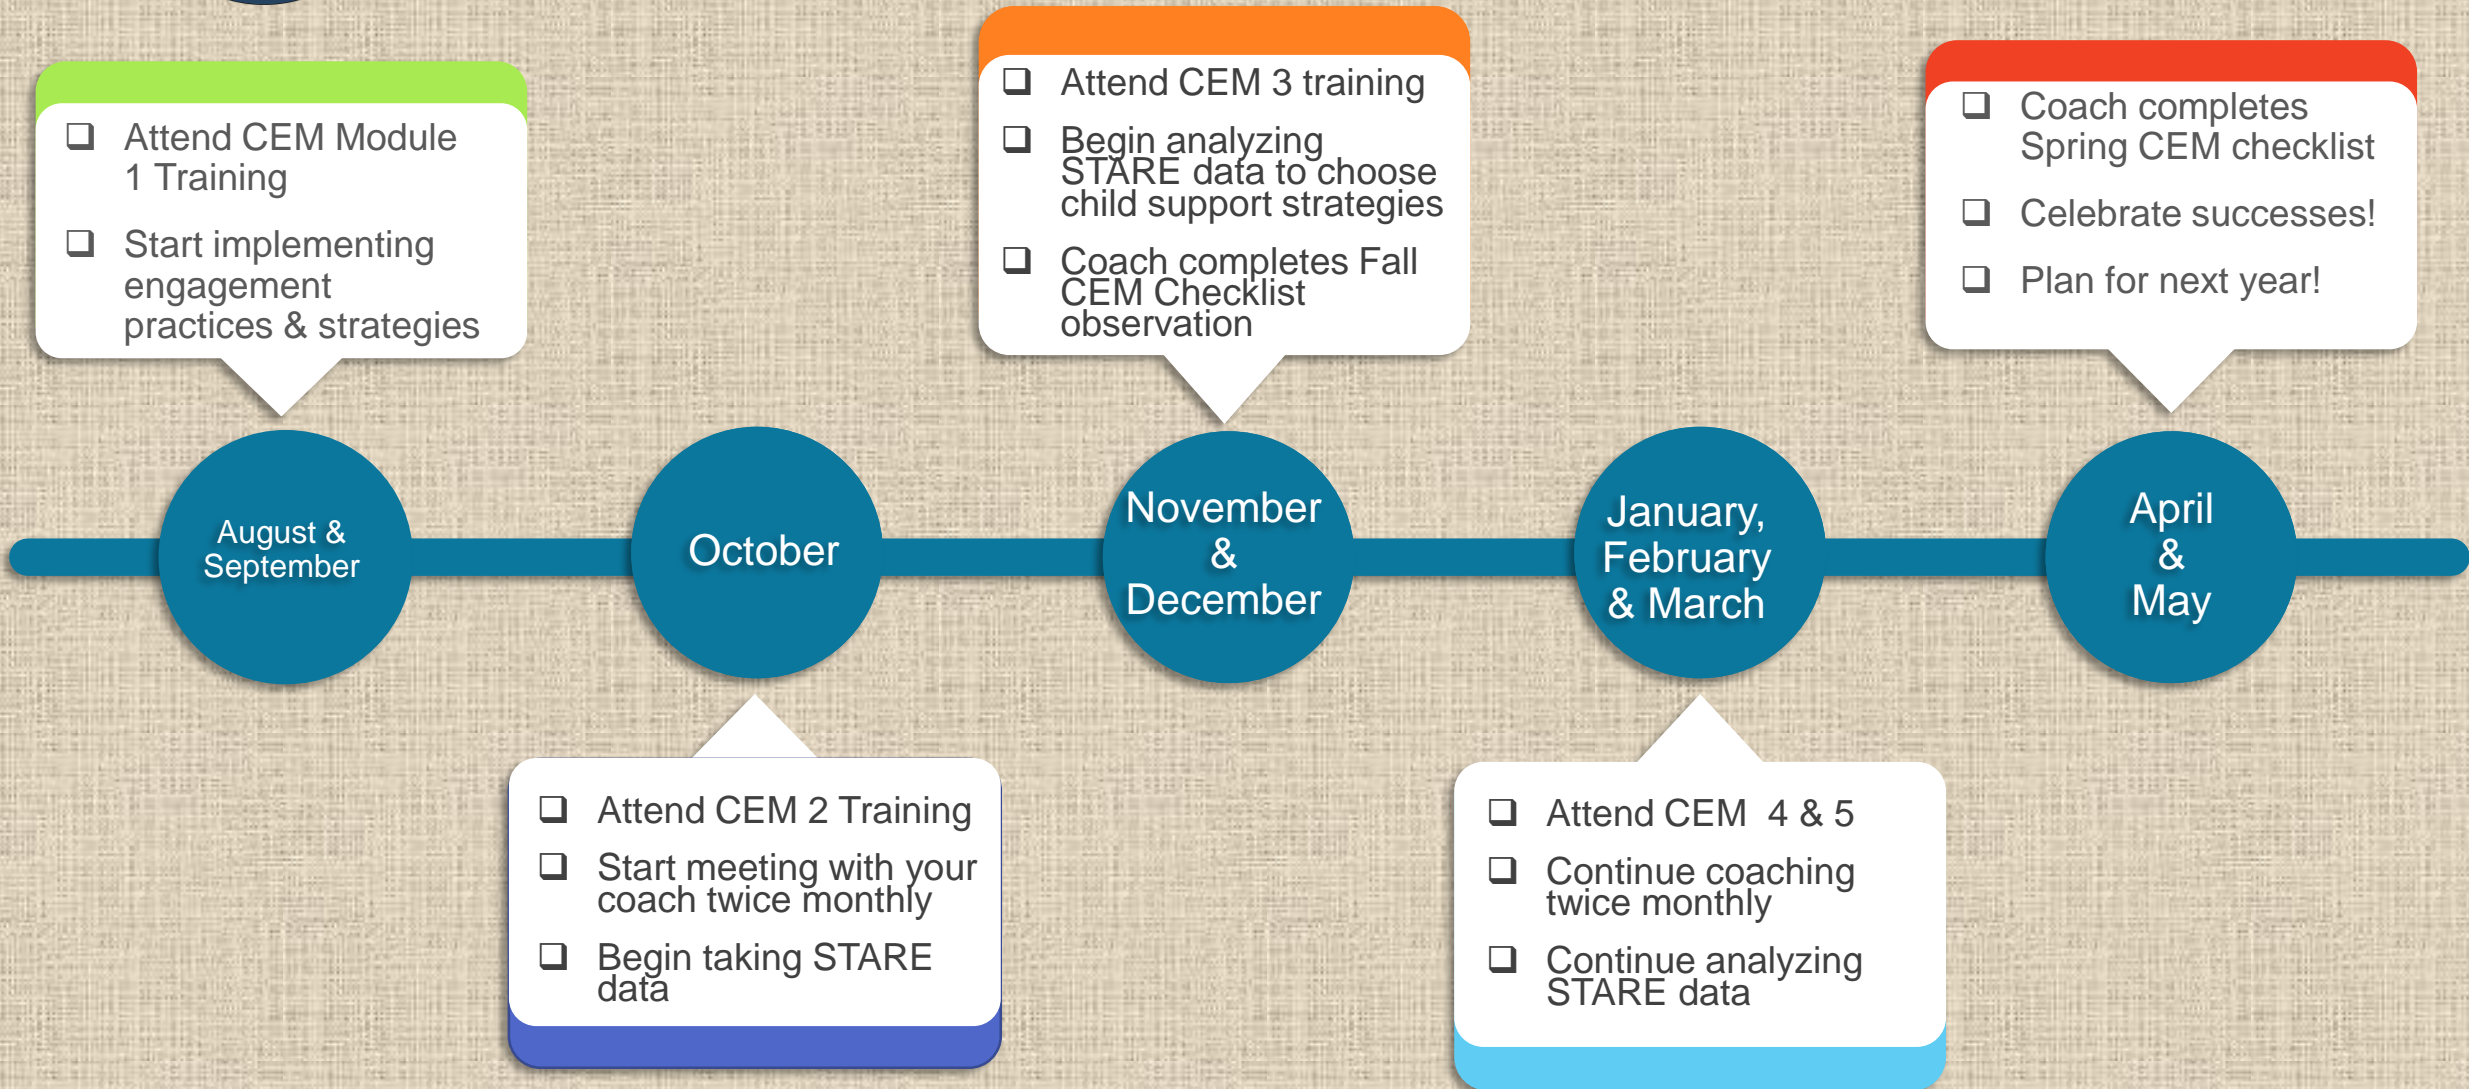

CEM Coachee Year 1 Timeline

Template editing instructions and feedback