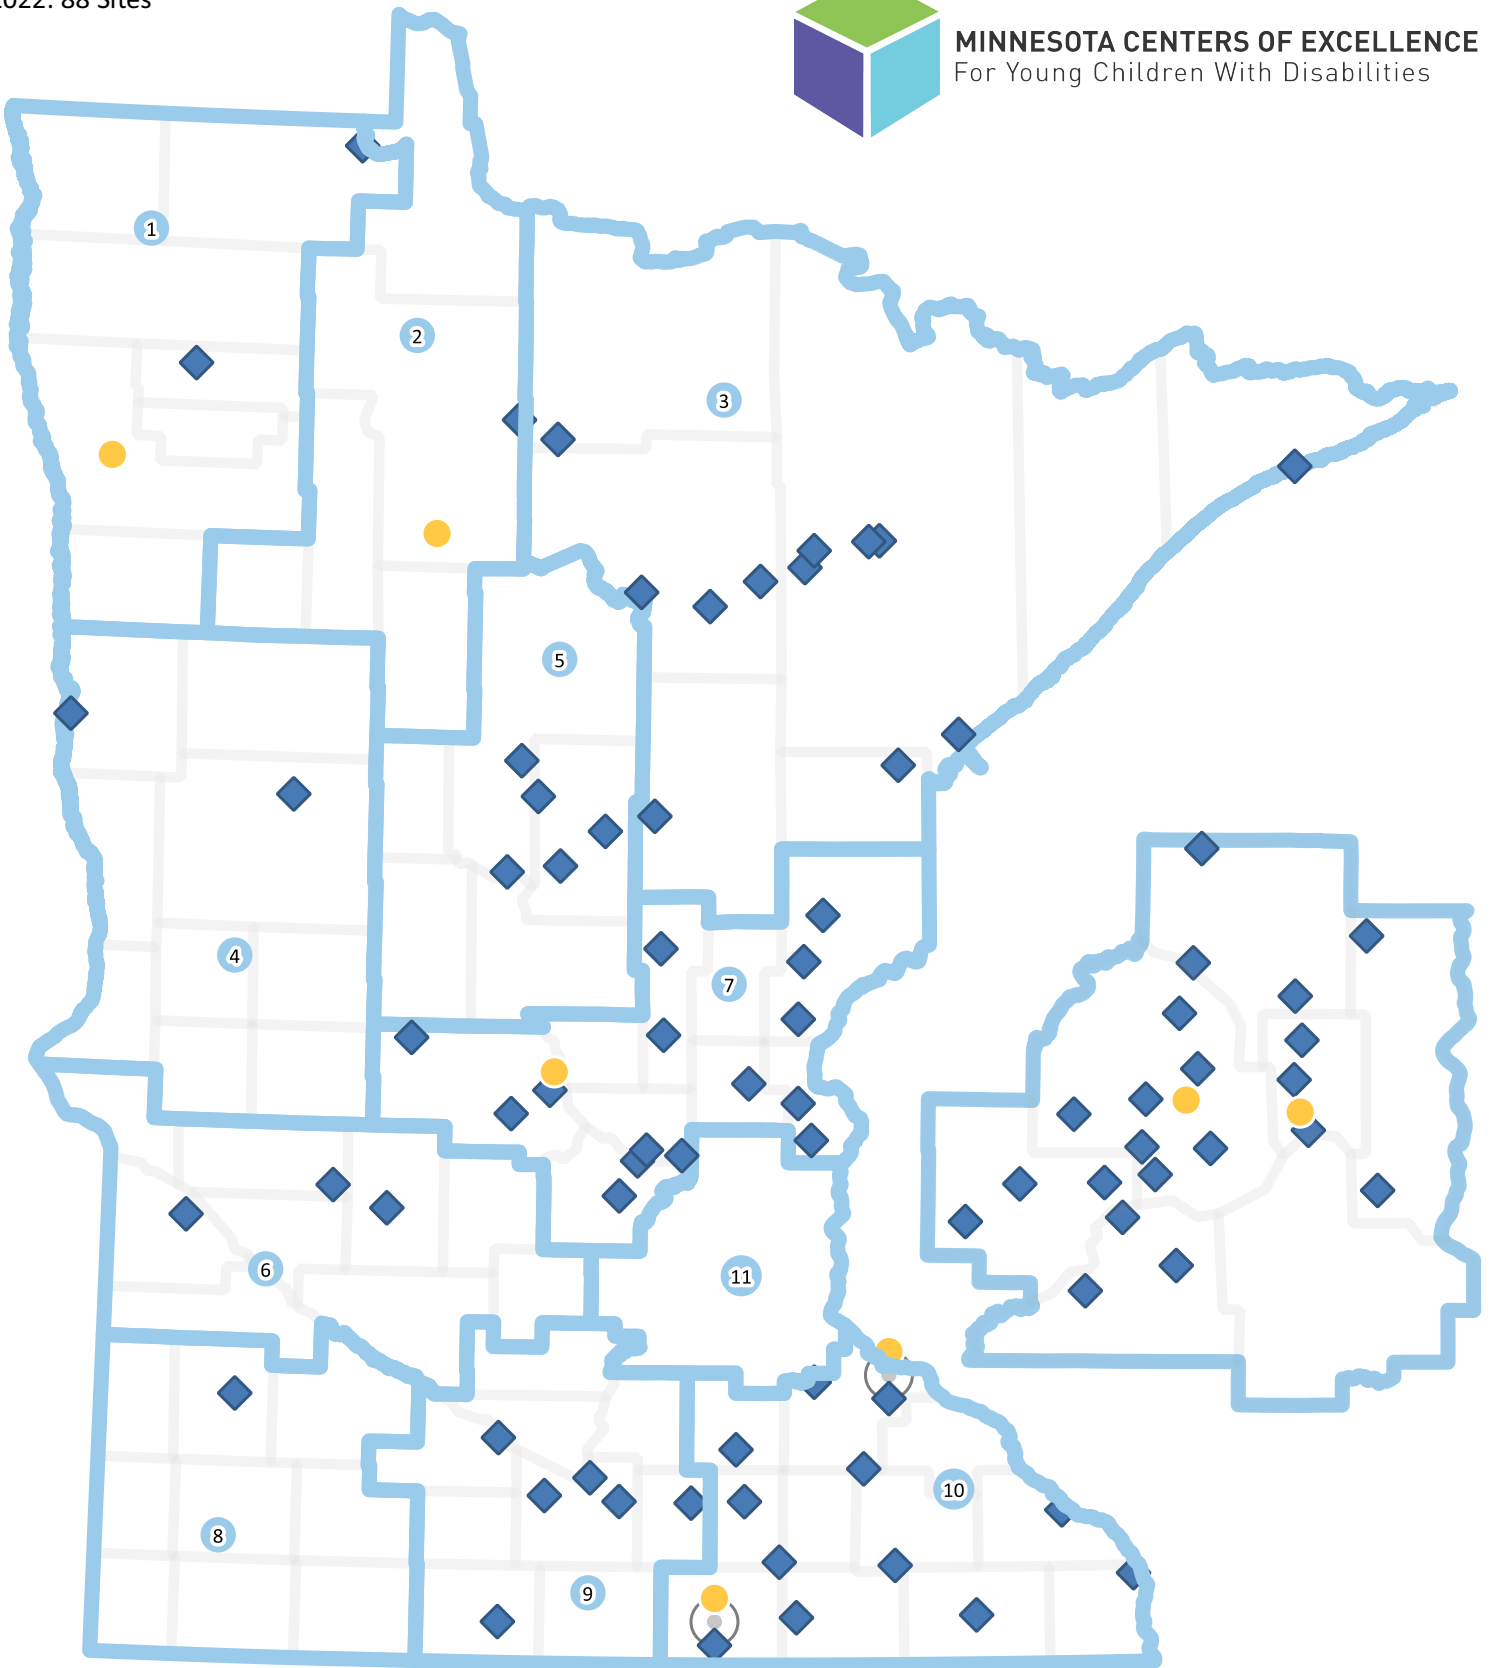

MNCoE Pyramid Model Sites

2010: 3 Initial Implementation Sites

2022: 88 Sites

MINNESOTA CENTERS OF EXCELLENCE
For Young Children With Disabilities

Pyramid Model Sites

- ◆ School Districts
- Cooperatives, Education Districts, Head Start, Other
- Economic Regions

Name	Region	Cohort
Moorhead	4	2 & 5
Mounds View	11	2
Mountain Iron	3	10
Nashwauk	3	10
New Ulm	9	10
North Branch	7	8
South Koochiching	3	4
Osseo	11	3
Owatonna	10	2
Pequot Lakes	5	12
Perham-Dent	4	8
Pillager	5	2
Pine City	7	8
Pine Island	10	5
Pine River/Backus	5	5
Prior Lake-Savage	11	9
Red Wing	10	4
Robbinsdale	11	4
Rocori	7	3
Roseville	11	10
Sauk Centre	7	10
Shakopee	11	7
South Washington County	11	6
St. Cloud	7	1
St. Francis	11	5
St. Paul	11	1
St. Clair	9	11
Stewartville	10	11
Thief River Falls	1	3
Tri-Valley	1	2
Rock Ridge	3	8
Waconia	11	9
Warroad	1	2 & 9
Waseca	9	3
Wayzata	11	4
Westonka	11	6
Wilder CDC	11	2
Willmar	6	3
Winona	10	11