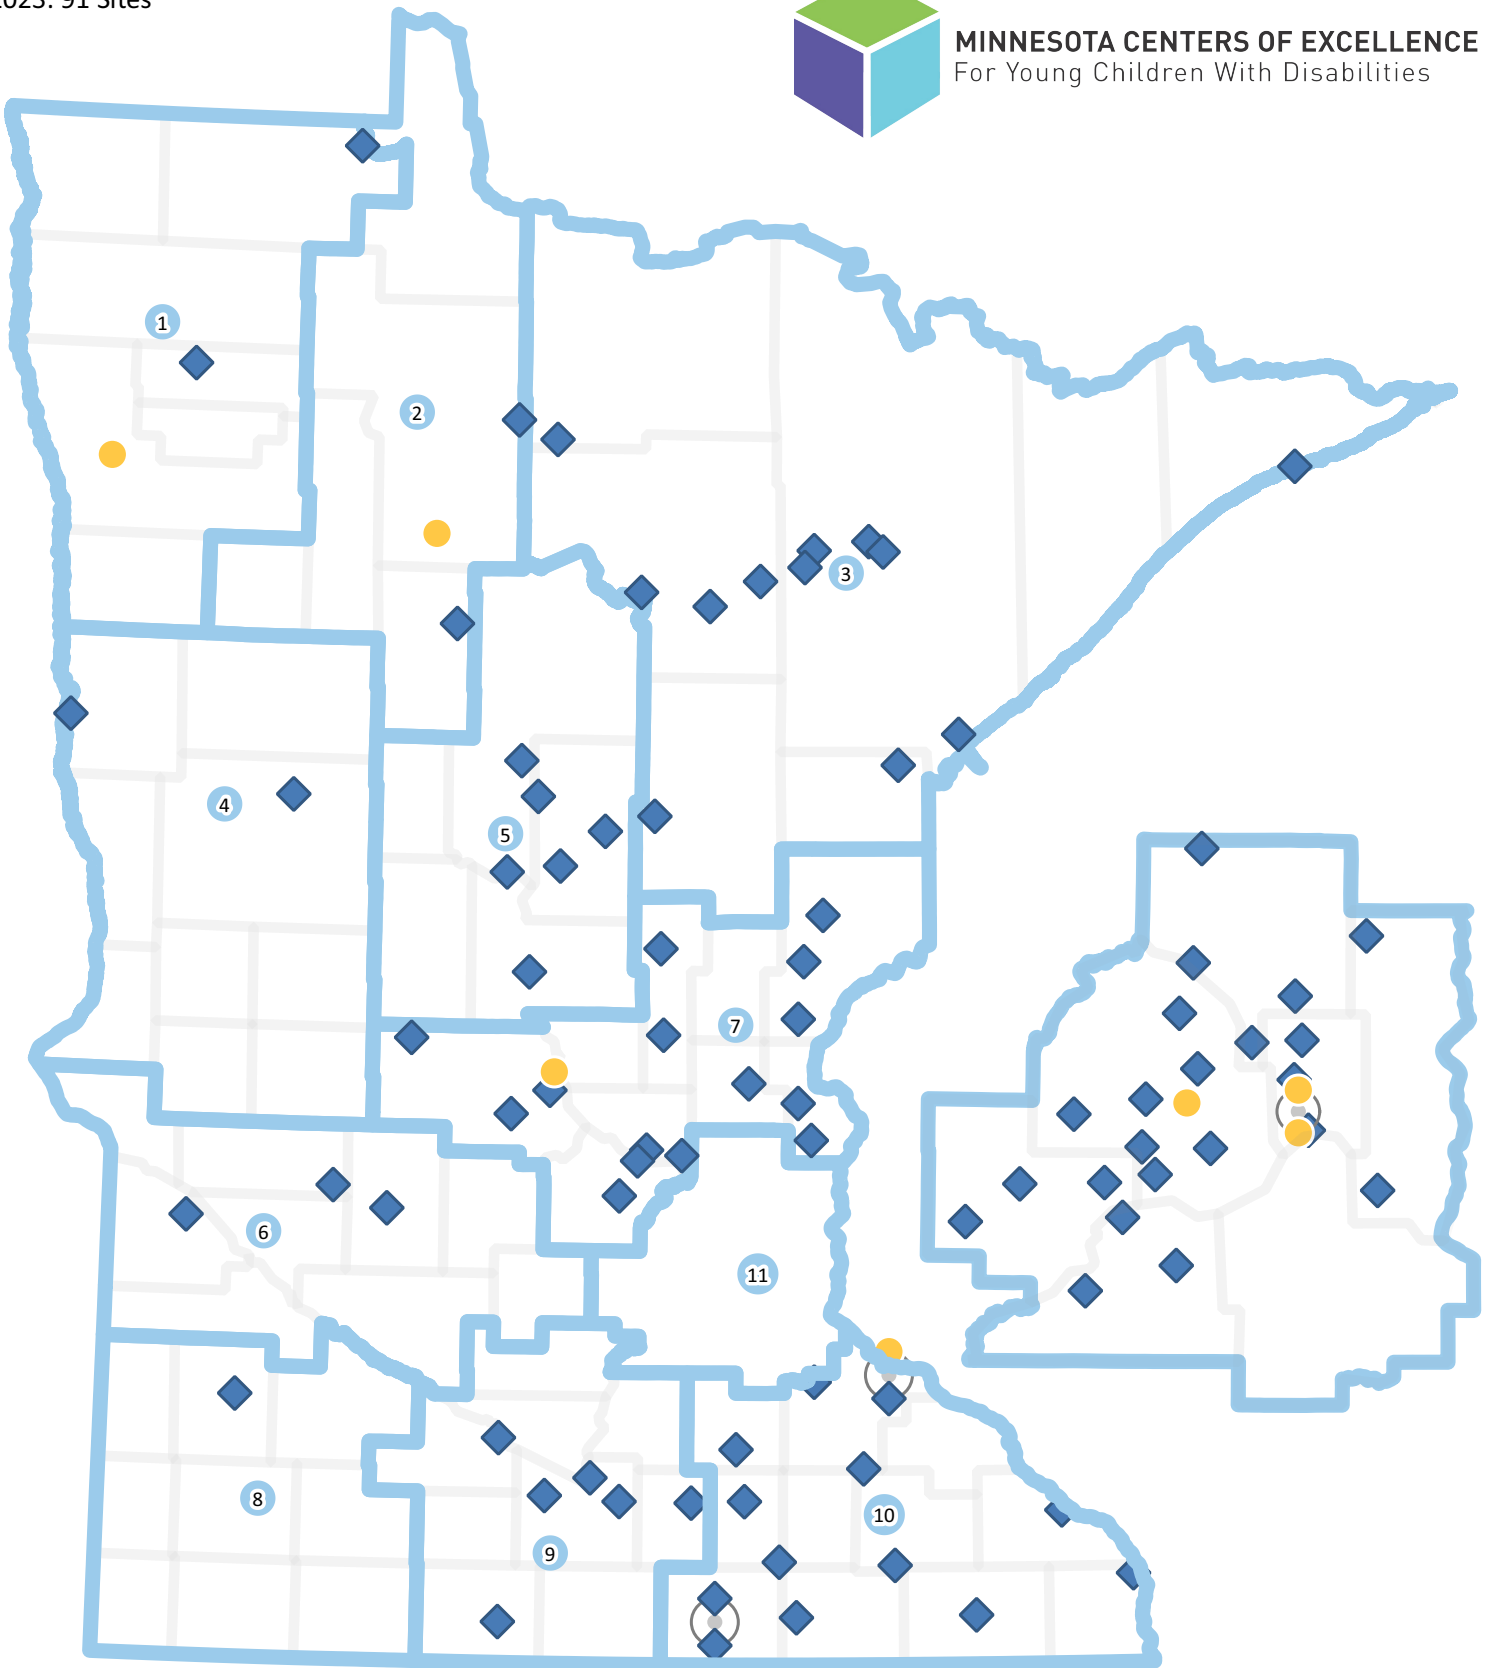

MNCoE Pyramid Model Sites

2010: 3 Initial Implementation Sites

2023: 91 Sites

MINNESOTA CENTERS OF EXCELLENCE
For Young Children With Disabilities

Pyramid Model Sites

- ◆ School Districts
- Cooperatives, Education Districts, Head Start, Other
- Economic Regions

Project: M0338
MNIT Services partnering with Education - MD
File Name: pyramid_model_map.qgz
Last updated: 2023-07-31

List of Pyramid Model Innovation Sites

Name	Region
Aitkin	3
Albert Lea	10
Anoka-Hennepin	11
Austin	10
Benton-Stearns Education District	7
Bi-County Community Action Program	1 & 2
Big Lake	7
Blooming Prairie	10
Brainerd	5
Buffalo-Hanover-Montrose	7
Cambridge-Isanti	7
Cannon Falls	10
Centennial	11
Central	11
Chisago Lakes	7
Chisholm	3
Cloquet	3
Cook County	3
Crosby-Ironton	5
Deer River	3
Duluth	3
East Central	7
Eastern Carver County	11
Eden Prairie	11
Edina	11
Elk River	7
Fairmont Area	9
Family Child Development Center	11
Faribault	10
Fillmore Central	10
Forest Lake	11
Fridley	11
Goodhue County Education District	10
Greenway	3
Hibbing	3
Hinckley-Finlayson	7
Jordan	11
Kelliher	1 & 2
Kerkhoven-Murdock-Sunburg	6 & 8
La Crescent-Hokah	10
Lac qui Parle Valley	6 & 8
Lake Crystal-Wellcome Memorial	9
Laporte	1 & 2
Lexington Kids Christian Child Care	11
Little Falls	5
Mankato	9
Marshall	6 & 8

Name	Region
Milaca	7
Minnetonka	11
Monticello	7
Moorhead	4
Mounds View	11
Mountain Iron-Buhl	3
Nashwauk-Keewatin	3
New Ulm	9
North Branch	7
Onamia	7
Osseo	11
Owatonna	10
Pequot Lakes	5
Perham-Dent	4
Pillager	5
Pine City	7
Pine Island	10
Pine River-Backus	5
Prior Lake-Savage	11
Red Wing	10
Robbinsdale	11
Rock Ridge	3
Rocori	7
Roseville	11
Saint Paul	11
Sauk Centre	7
Shakopee	11
South Koochiching	3
South Washington County	11
St. Clair	9
St. Cloud	7
St. Francis	11
Stewartville	10
Thief River Falls	1 & 2
Tri-Valley Opportunity Council, Inc	1 & 2
United Preschool	10
Waconia	11
Warroad	1 & 2
Waseca	9
Wayzata	11
Westonka	11
Wilder Child Development Center	11
Willmar	6 & 8
Winona Area	10